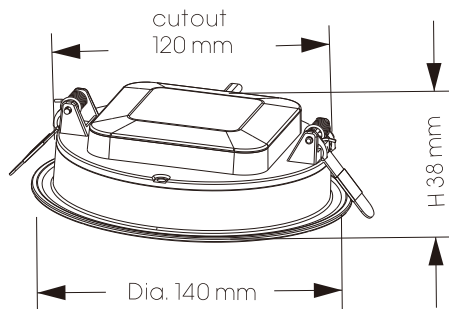

Datasheet- Waterproof Panel Lights

PARAMETERS:

Model No.:	WPL-12
Power	12W
Dimension	Φ140xH38mm
Cutout	120mm
LED Chip	2835SMD
Luminous Efficacy	80lm/W
Beam Angle	120°
CRI	Ra>80
CCT	3000K/4000K/6000K

DIMENSIONS