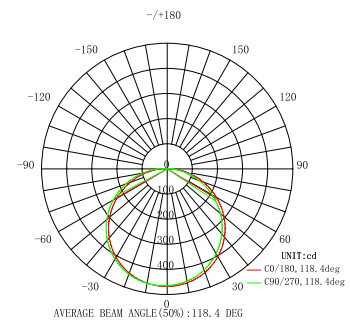

LIGHTING DISTRIBUTIONS